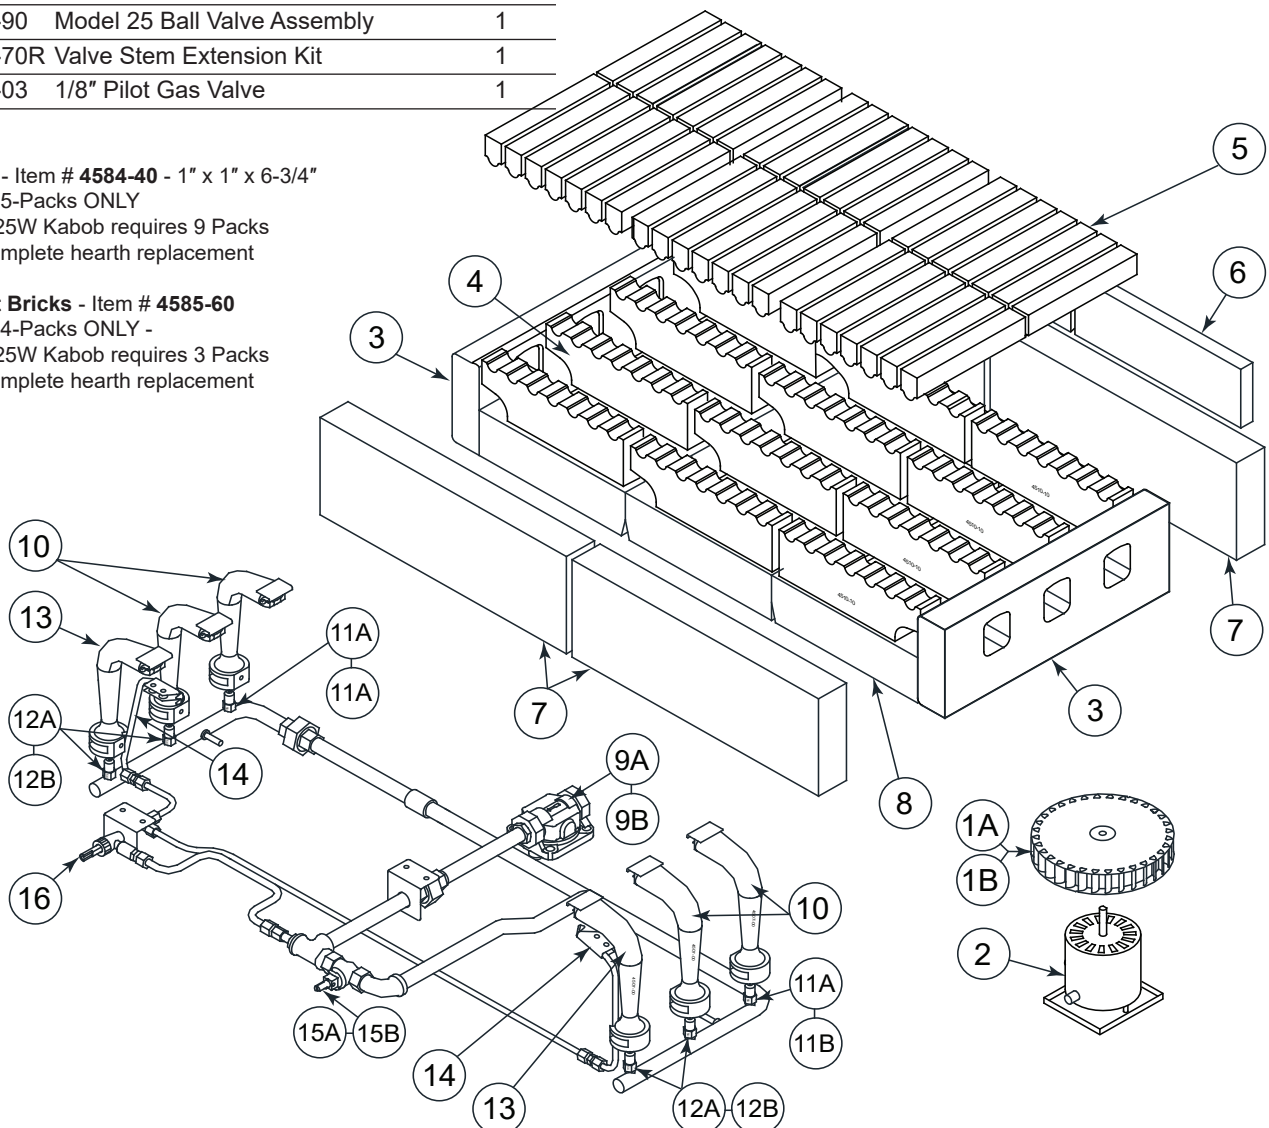

Item	Part #	Description	Qty
Not Shown			
	1403-70R	Power Cord 120 v	
	4508-80	Propane to Natural Conversion Kit	
	4508-90	Natural to Propane Conversion Kit	
	4581-50	Main Valve Knob	1
	4720-10	Leg for Countertop 25 Models	
	8423-01R	Flaretrol Switch	1
	8445-03	Pilot Knob	1
	8450-12	Adjustable Leg for floor 25 Models	4

Accessories / Options (Not Shown)			
	2060130	Side Splash Guards SS Dishwasher Safe - Set of 2	
	2070702	Veggie / Seafood Grate for Broiler Model 25	
	1420-39	Gas Broiler Grill Brush - all Gas Broiler 25 Models	
	4508-68	Skewer Pack - (10 pieces) Model 25	
	4638-30	25W Cooking Grill Grate SS	
	4638-31	25W Half Cooking Grill Grate SS	

1. 1 **Barbriq** - Item # **4584-40** - 1" x 1" x 6-3/4"
   Sold in 5-Packs ONLY
   Model 25W Kabob requires 9 Packs
   for a complete hearth replacement
2. 2 **Support Bricks** - Item # **4585-60**
   Sold in 4-Packs ONLY -
   Model 25W Kabob requires 3 Packs
   for a complete hearth replacement

★MADE in the USA★

As an ISO 9001:2008 certified company, we proudly design, manufacture and assemble our products in Chicago, Illinois, USA.

EmberGlo - A Division of Midco International - 4140 West Victoria Street - Chicago, Illinois 60646

toll free: 866 705 0515 - tel: 773.604.8700 - fax: 866.580.8700 - web: www.emberglo.com - e-mail: sales@emberglo.com

219
8473 01
Printed in USA