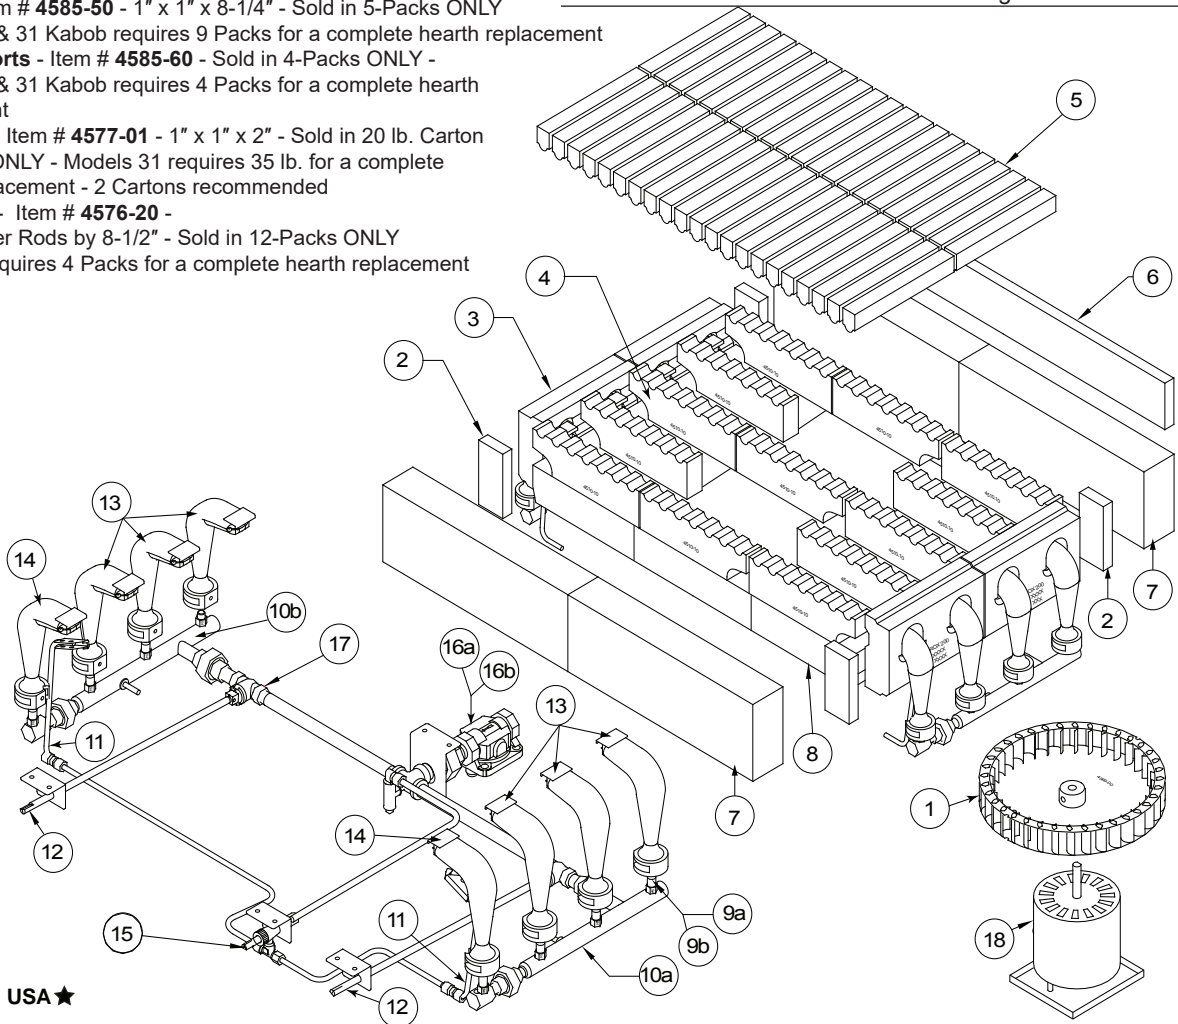

Item Part #	Description	Qty
16a	8416-35 1/2 Regulator - Natural Gas	1
16b	8416-36 1/2 Regulator - Propane Gas	1
17	4708-10 3/8" Ball Valve Assembly - Model 31	2
18	8435-04 Flaretrol Motor	1

Not Shown

* 4576-20	Rods - 12 per Pack ⁴	4 Pcks
* 4577-01	Briquettes - 20 lb per Pack ³	2 Pcks
4581-50	Main Valve Knob	1
4720-00	Foot - counter top model (31C)	4
4724-00	Cooking Grill Grate	1
8423-01	Flaretrol Switch	1
8445-03	Pilot Knob	1
8450-12	Adjustable Leg for floor model (31F)	4

Accessories / Options - Not Shown

2070700	Veggie/Seafood Grate for Model 31
1420-39	Gas Broiler Grill Brush - all Models
4508-52	Conversion Kit for 31 and 41 Gas Broiler from Regular Broiler to a Shish Kabob Broiler (includes 10 Skewers)
4508-69	Skewers - Set of 10 for 31 Models
4624-05	31 Stainless Steel Cooking Grill Grate

- 1 **Barbriq** - Item # **4585-50** - 1" x 1" x 8-1/4" - Sold in 5-Packs ONLY
  Models 31 & 31 Kabob requires 9 Packs for a complete hearth replacement
- 2 **Grate Supports** - Item # **4585-60** - Sold in 4-Packs ONLY -
  Models 31 & 31 Kabob requires 4 Packs for a complete hearth replacement
- 3 **Briquettes** - Item # **4577-01** - 1" x 1" x 2" - Sold in 20 lb. Carton quantities ONLY - Models 31 requires 35 lb. for a complete hearth replacement - 2 Cartons recommended
- 4 **Grate Rods** - Item # **4576-20** -
  1/2" diameter Rods by 8-1/2" - Sold in 12-Packs ONLY
  Model 31 requires 4 Packs for a complete hearth replacement

★ MADE in the USA ★

EmberGlo - A Division of Midco International - 4140 West Victoria Street - Chicago, Illinois 60646

toll free: 866 705 0515 - tel: 773.604.8700 - fax: 773.604.4070 - web: www.emberglo.com - e-mail: sales@emberglo.com

As an ISO 9001:2008 certified company, we proudly design, manufacture and assemble our products in Chicago, Illinois, USA.

916
8472 22
Printed in USA